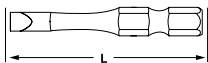

### Product description

SL flat impact screwdriver bits with increased strength compared to standard screwdriver bits. Specially designed geometry with tapered profile, twists when used, in order to absorb maximum torque. This protects both the screwdriver bit and the screw itself from damage. For use in screwdrivers or impact drills which significantly speed up the work. Particularly suitable for frequent and heavy duty work. A must-have for any demanding and lengthy workshop work as well as for renovation and construction or carpentry work.

### Characteristics

- 1/4" hexagonal profile;
- made of the highest quality S2 alloy steel, which in combination with a hardening process guarantees maximum strength and at the same time great flexibility;
- cold hardened to a hardness of 58-61 HRC;
- resistant to deformation and cracking;
- the elongated 50mm profile facilitates work in hard-to-reach places;
- the colour code facilitates quick identification of the screwdriver bit type;
- DIN 3126 compliant;
- packed in pairs in a practical, reusable packaging, for convenient storage, reducing the risk of loss.